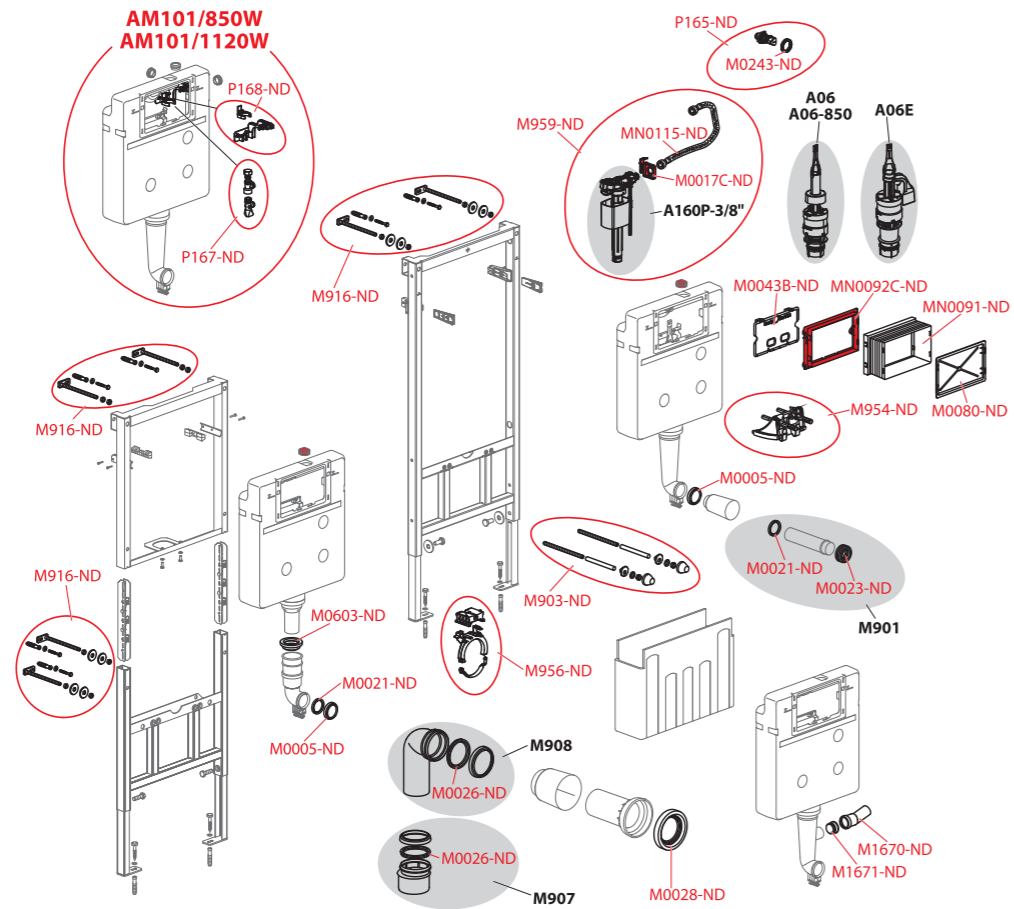

ПРОИЗВОДСТВО
2017-2020