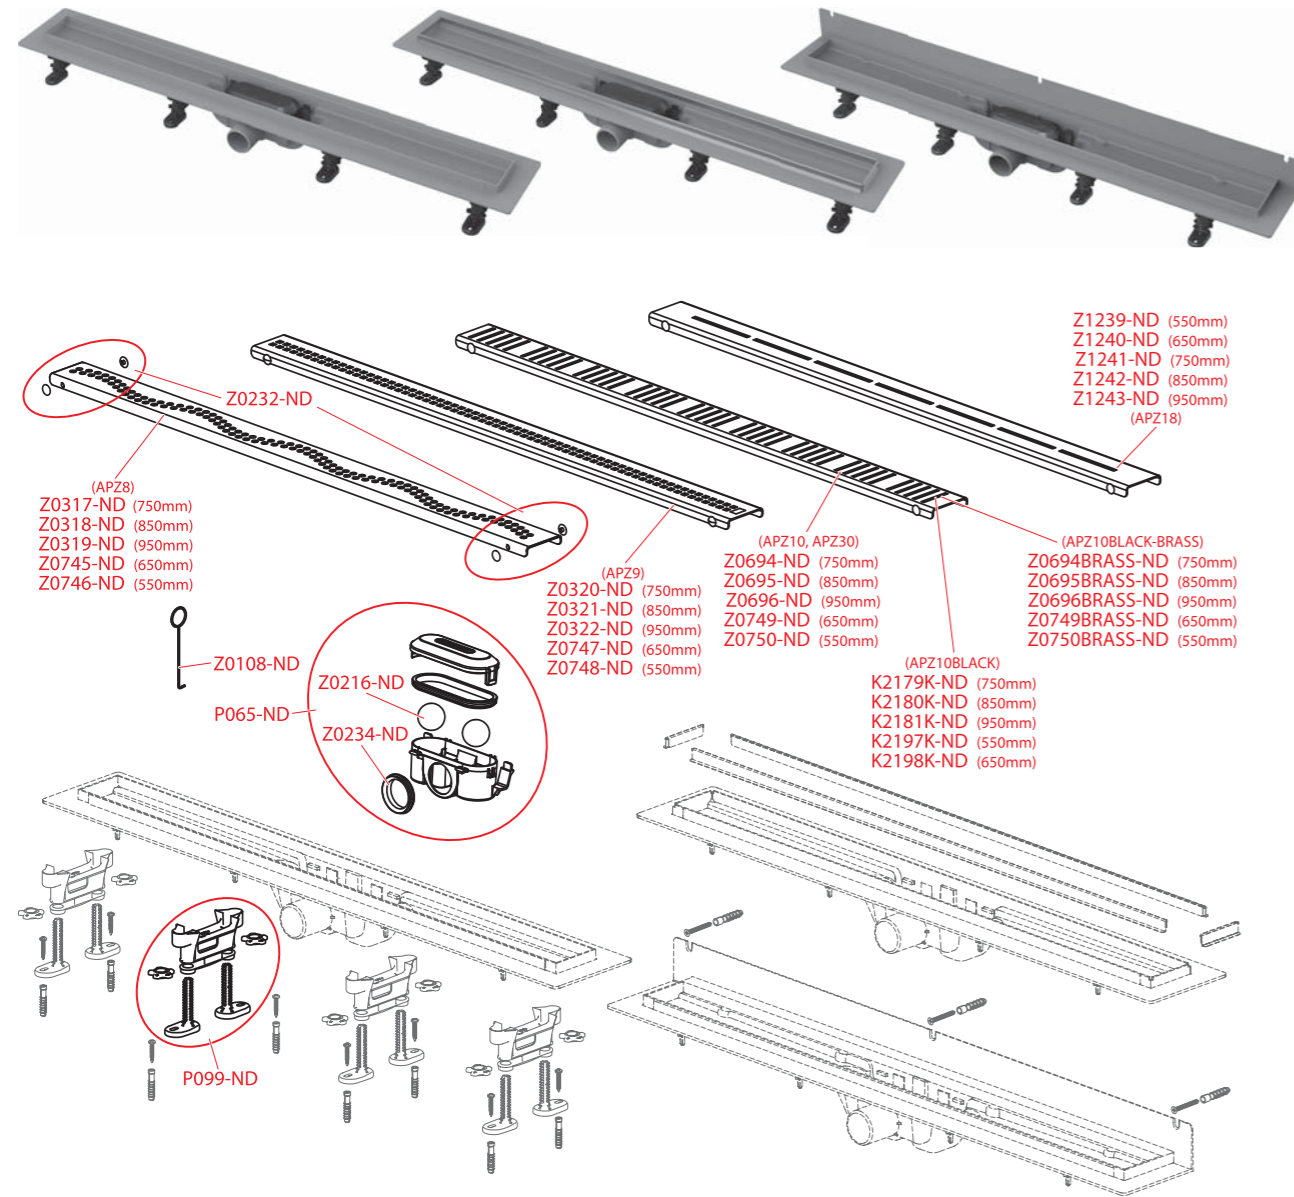

APZ30 Wall, APZ8 Simple, APZ9 Simple, APZ10 Simple, APZ18 Simple, APZ10BLACK Simple, APZ10BLACK-BRASS Simple

Код
K2179K-ND
K2180K-ND
K2181K-ND
K2197K-ND
K2198K-ND
P065-ND
P099-ND
Z0108-ND
Z0216-ND
Z0232-ND
Z0234-ND
Z0317-ND
Z0318-ND
Z0319-ND
Z0320-ND
Z0321-ND
Z0322-ND
Z0694-ND

Код
Z0694BRASS-ND
Z0695-ND
Z0695BRASS-ND
Z0696-ND
Z0696BRASS-ND
Z0745-ND
Z0746-ND
Z0747-ND
Z0748-ND
Z0749-ND
Z0749BRASS-ND
Z0750-ND
Z0750BRASS-ND
Z1239-ND
Z1240-ND
Z1241-ND
Z1242-ND
Z1243-ND