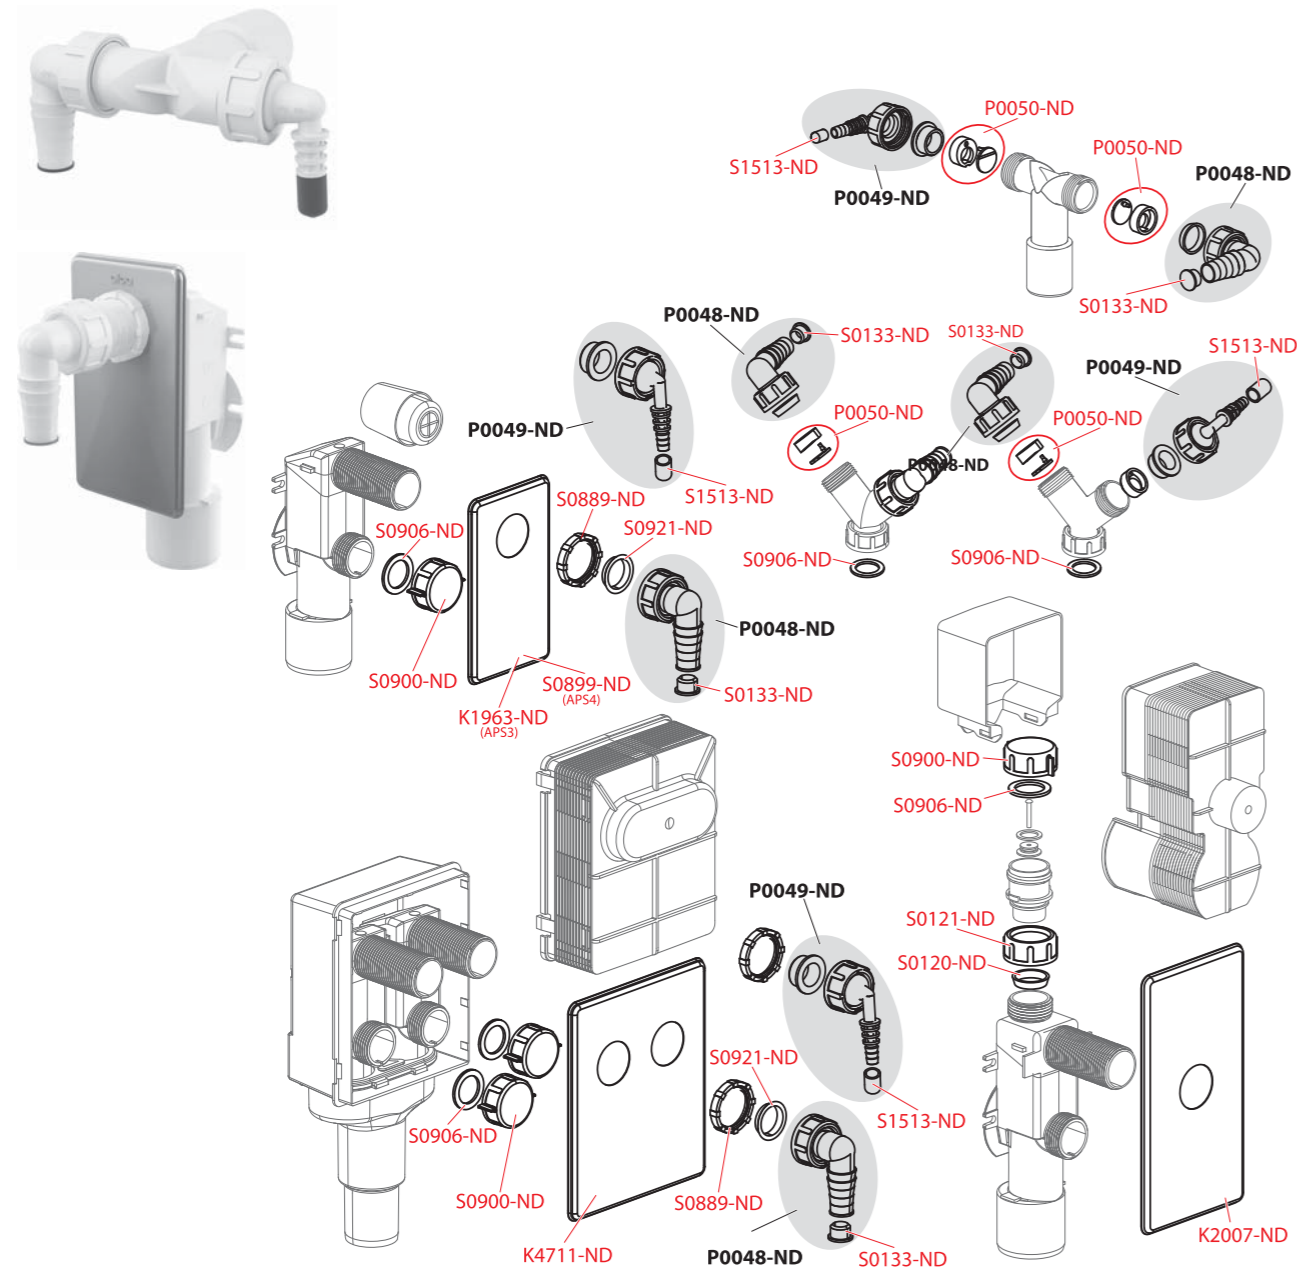

APS3, APS4, APS6, P148, APS3P, P148Z, P149Z, P155Z, P156Z