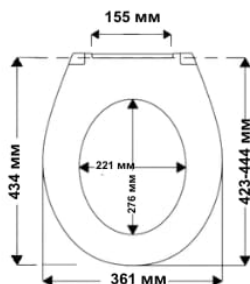

Deltano

duroplast

SANTEK: Анимо, Бореаль, Сенатор
JIKA: Zeta, Olymp, Baltik
VITRA: Grand, Normus
CERSANIT: Merida, President, Olimpia
ROCA: Giralda
IDEAL STANDART: Connect, Ocean, Ecco
JACOB DELAFON: Patio, Odeon
AMPM: Inspire, Sense
DURAVIT: Darling, Duraplus
ROSA: Премьер, Элегантс, Поло, Неро
KOLO: Applauz, Solo, Prima