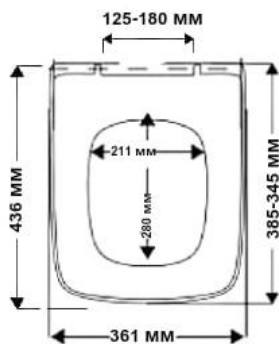

Makira

duroplast

TAKE OFF original
SOFT CLOSE classic

Della	Quattro
Keramin	Milan