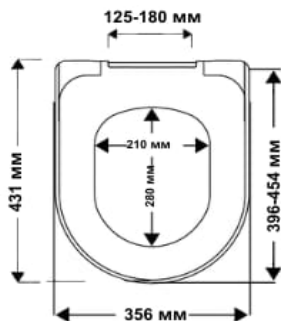

Manta

duroplast

GUSTAVSBERG: Logic

Sanita Luxe: Best

TAKE OFF original
SOFT CLOSE classic