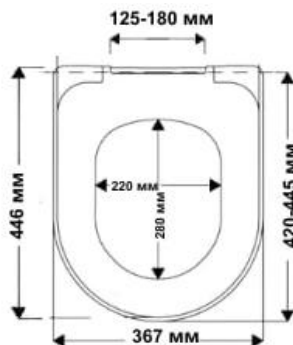

Wave

duroplast

GUSTAVSBERG: Arctic
Roca: Nexo
LAUFEN: Pro
JACOB DELAFON: Odeon UP подвесн, Kandel
Am Pm: Inspire, Spirit
RIHARD KNAUFF: Beautic
SANINDUSA: Urbis, Vintage
BELBAGNO: Felice
GSI: Norm, Pura
SEREL: Smart
VILLEROY & BOCH: O'Novo

TAKE OFF original
SOFT CLOSE classic