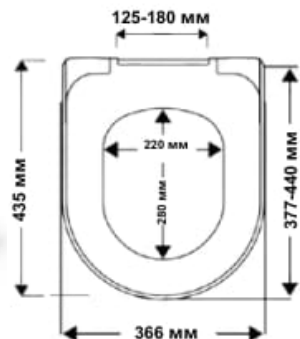

Samar

duroplast

TAKE OFF original
SOFT CLOSE classic

ROCA:
KERAMAG:
HATRIA:
GLOBO:
VITRA:

Meridian
4U, iCon, Renova
Fusion, Daytime
Concept
S50, Matrix

Samar slim

duroplast

TAKE OFF original
SOFT CLOSE classic