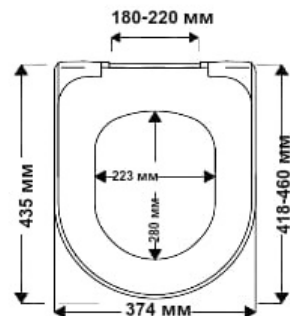

Logic, Roll, Afago, Cetus

File

Nexos

Dream

Banoca new

duroplast

TAKE OFF original
SOFT CLOSE classic

DURAVIT: STARK 3