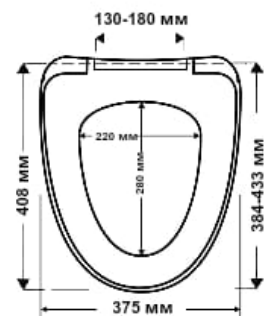

Fjell non SC

duroplast

IFO:	Sign
IDO:	Seven D, Mosaik, Tempo, Aria, Anaria
IDEAL STANDART:	Scanitet
VITRA:	Form 500
CERSANIT:	Olimpia, Eco, Parva, Arena
SANTEK:	Полар, Ирис
GALA:	Jazz
NOKEN:	Hotels, Urban
RIHARD KNAUFF:	Scandik
DOLOMITE:	Novella