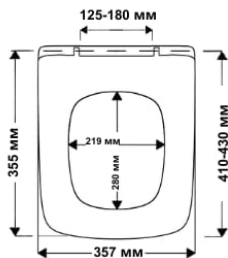

Karim

duroplast

Cersanit: Carina