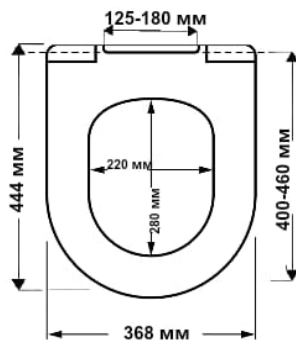

Punto

duroplast

TAKE OFF original
SOFT classic

GUSTAVSBERG:	Arctic, Logic
AM PM:	Drive, Inspire, Inspire, Spirit
LAUFEN:	Pro
VITRA:	S 50, Matrix
Geberit:	Flow, Visit, Xeno, Joop, Mango
JIKA:	Mio
JACOB DELAFON:	Candel
VILLEROY & BOCH:	O'Novo