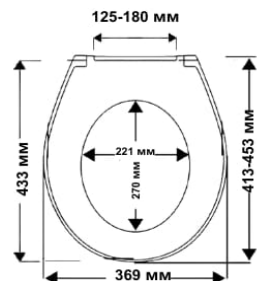

Tablas

duroplast

IDEAL STANDARD: Connect

Tablas Premium

duroplast

TAKE OFF^{original}
SOFT CLOSE^{classic}

IDEAL STANDARD: Connect

Tablas Slim