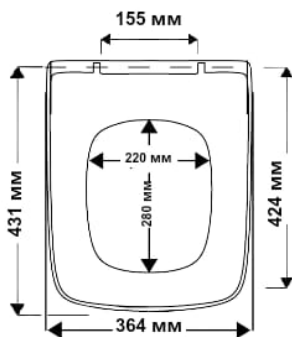

Calida

duroplast

TAKE OFF^{original}
SOFT CLOSE^{classic}

Roca: Dama Senso