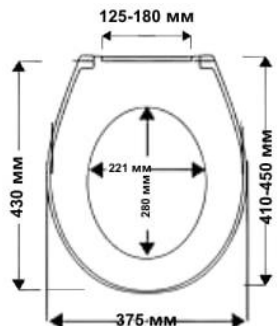

Venus

duroplast

TAKE **↑↓** OFF original
SOFT **↑↓** CLOSE classic

JACOB DELAFON: PRESQUILE