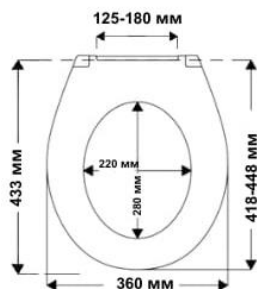

Delphi

duroplast

TAKE OFF original
SOFT CLOSE classic

SANTEK: Анимо, Бореаль, Сенатор
JIKA: Zeta, Olymp, Baltik
VITRA: Grand, Normus
CERSANIT: Merida, President, Olimpia
ROCA: Giralda
IDEAL STANDART: Connect, Ocean, Ecco
JACOB DELAFON: Patio, Odeon
AMPM: Inspire, Sense
DURAVIT: Darling, Duraplus
ROSA: Премьер, Элегантс, Поло, Неро
KOLO: Applauz, Solo, Prima