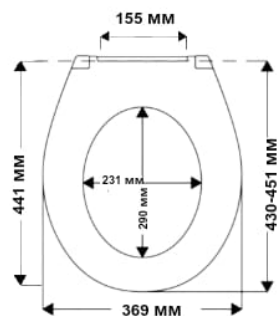

Baltic

duroplast

SANTEK: Бриз, Цезарь, Паллада
LIKA: Lyra, Vega, Dino
VIDIMA: Seva Fresh
VITRA: Arkitekt, S10,
KOLO: Idol, Piano, Record
CERSANIT: Trento, Coral, Best, Mito, Top, Delfi, Just
SANITA: Эталон
KERAMIN: Женева, Позитано
Norm: Nord, Blanc, Eisberg
SANTERI: Воротынский, Про, Грация, Виктория
Киров: Элегант, Стандарт, Уют, Стиль, Браво, Лира
Славута: Элегант, Венеция, Ранок, Орхидея, Славута, Полесье, Дачный
Лобня: Оптима, Дебют, Фаворит, Нарцисс, Салют, Стиль, Универсал