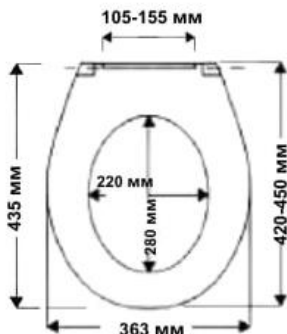

Favos

duroplast

TAKE OFF original
SOFT CLOSE classic

SANTEK: Бриз, Цезарь, Паллада
JIKA: Lyra, Vega, Dino VIDIMA:Seva Fresh
VITRA: Arkitekt, S10, KOLO: Idol, Piano, Record
CERSANIT: Trento, Coral, Best, Mito, Top, Delfi, Just
SANITA: Эталон
KERAMIN: Женева, Позитано
Norm: Nord, Blanc, Eisberg
SANTERI: Воротынский, Про, Грация, Виктория
Киров: Элегант, Стандарт, Уют, Стиль, Браво, Лира
Славута: Элегант, Венеция, Ранок, Орхидея, Славута, Полесье, Дачный
Лобня: Оптима, Дебют, Фаворит, Нарцисс, Салют, Стиль, Универсал