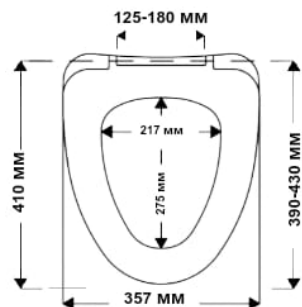

Nordics

duroplast

TAKE OFF original
SOFT CLOSE classic

GUSTAVSBERG: Nautic, Nordic, Basic
IFO: Arret, Orsa
IDO: Trevi, Mosaik
IDEAL STANDART: Connect Pure, Evrovit
VIDIMA: Sirius, Sirius Elegans,
TWYFORD: Gallery, Metro
AM PM: Joy, Odeon, Ocean,
CERSANIT: Hit, Merida, Olimpia
IDDIS: Skif
KERAMIN: Стил-Норд-Идеал
DELLA: Brio
RICHARD KNAUFF: BeautiK, Kolorik