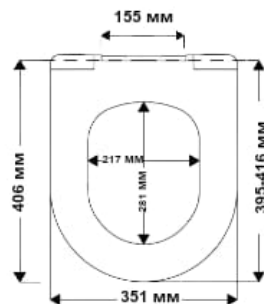

Nordica

duroplast

GUSTAVSBERG:	Nordic , Basic
IFO:	Arret, Orsa
IDO:	Trevi, Mosaik
IDEAL STANDART:	Connect Pure, Evrovit Ecco New
VIDIMA:	Sirius, Seva M
TWYFORD:	Gallery, Metro
AM PM:	Joy, Odeon, Ocean,
CERSANIT:	Hit, Merida, Olimpia, Capri, Eco
SANITA:	Art, Classic, Best, Next, Attica
IDDIS:	Skif
KERAMIN:	Стиль-Норд-Идеал