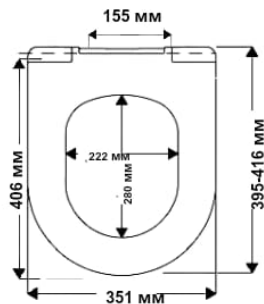

Logic, Roll, Afago, Cetus

File

Nexos

Dream

Banoca new

duroplast

TAKE OFF original
SOFT CLOSE classic

DURAVIT: STARK 3