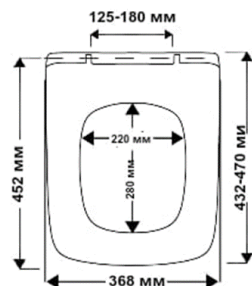

Roca: Gap

Calida

duroplast

TAKE   OFF^{original}
SOFT  CLOSE^{classic}

Roca: Dama Senso

Solea

duroplast

TAKE **OFF** original
SOFT **CLOSE** classic