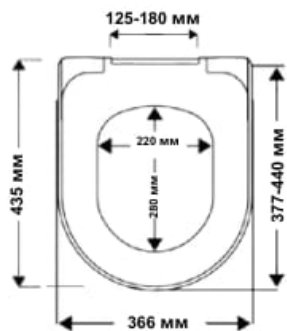

Samar

duroplast

TAKE OFF original
SOFT CLOSE classic

ROCA:
KERAMAG:
HATRIA:
GLOBO:
VITRA:

Meridian
4U, iCon, Renova
Fusion, Daytime
Concept
S50, Matrix