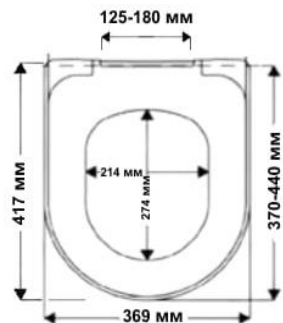

Lopata

duroplast

TAKE OFF original
SOFT CLOSE classic

GUSTAVSBERG: Logic

Sanita Luxe: Best

Banda

duroplast

TAKE OFF original
SOFT CLOSE classic