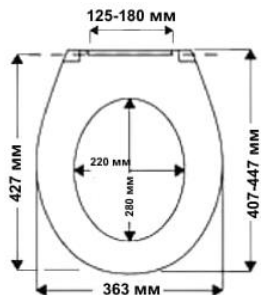

Era

duroplast

TAKE **↑↓** OFF original
SOFT **↑↓** CLOSE classic

CERSANIT: Trento, Coral, Top, Delfi, Senator, President
IDEAL STANDART: SanRemo, Eurovit, Ecco
JIKA: Dino
SANTEK: Бриз, Римини, Цезарь
ROCA: Victoria
VITRA: Arkitekt
IFO: Hitta, Fargen, Arret
KERAMIN: Arktik
DELLA: Milora
KOLO: Idol, Piano, Record