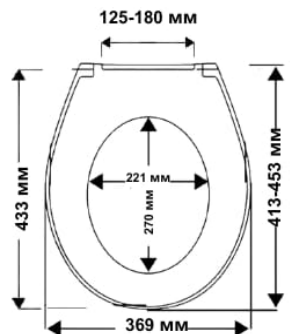

Tablas

duroplast

IDEAL STANDARD: Connect

Tablas Premium

duroplast

TAKE OFF^{original}
SOFT CLOSE^{classic}

IDEAL STANDARD: Connect

Tablas Slim