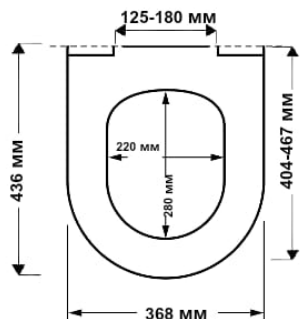

Kano

duroplast

TAKE OFF original
SOFT CLOSE classic

LAUFEN
Kerasan
Hatria
VILLEROY & BOCH
GUSTAVSBERG
Roca
GSI
Am Pm
JACOB DELAFON
Belbagno
RIHARD KNAUFF
Serel
Roca
Damixa
Aquanet
ArtCeram
Teko
Creavit

Pro
Flo
Daytime
O'Novo
Arctic
Nexo
Norm, Pura, Cube
Gem, Inspire, Spirit
Odeon UP подвесн, Kandel
Felice, Sfera, Armada, Flay
Beautica
Smart,
Leon
Origin
Logic, Roll, Afago, Cetus
File
Nexos
Dream