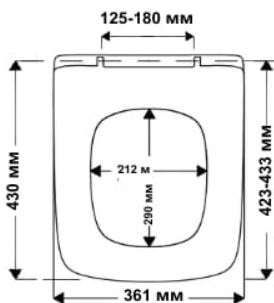

Debbi

duroplast

TAKE **OFF** original
SOFT **CLOSE** classic

Duravit: Durastyle

Roca: Debba