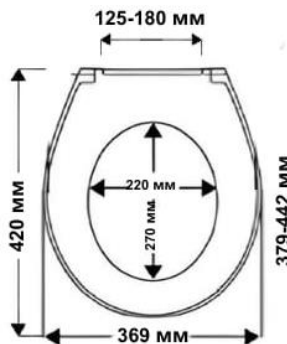

Sabio

duroplast

TAKE OFF original
SOFT CLOSE classic

Grohe: BauKeramik
CERSANIT: Trento, Coral, Top, Delfi, Senator, President
IDEAL STANDART: SanRemo, Eurovit, Ecco
JIKA: Dino
SANTEK: Бриз, Римини, Цезарь
ROCA: Victoria
VITRA: Arkitekt
IFO: Hitta, Fargen, Arret
KERAMIN: Arktk
KOLO: Idol, Piano, Record