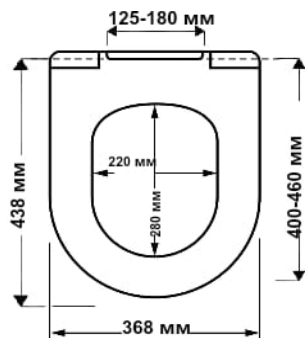

Calla

duroplast

TAKE OFF original
SOFT classic

LAUFEN	Pro
Kerasan	Flo
Hatria	Daytime
VILLEROY & BOCH	O'Novo
GUSTAVSBERG	Arctic
Roca	Nexo
GSI	Norm, Pura, Cube
Am Pm	Gem, Inspire, Spirit
JACOB DELAFON	Odeon UP подвесн, Kandel
Belbagno	Felice, Sfera, Armada, Flay
RIHARD KNAUFF	Beautic
Serel	Smart,
Roca	Leon
Damixa	Origin
Aquanet	Logic, Roll, Afago, Cetus
ArtCeram	File
Teka	Nexos
Creavit	Dream