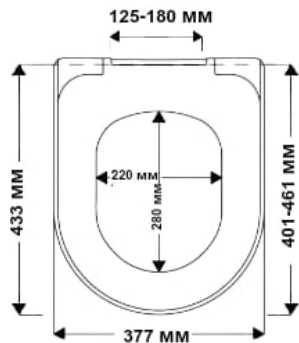

Tube

duroplast

TAKE OFF original
SOFT CLOSE classic

TOTO: NC CW762Y