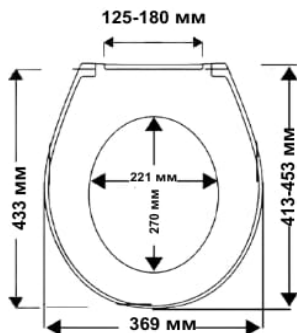

Tablas

duroplast

IDEAL STANDARD: Connect

Tablas Premium

duroplast

TAKE OFF^{original}
SOFT CLOSE^{classic}

IDEAL STANDARD: Connect

Tablas Slim