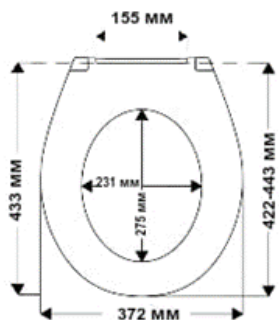

Ocean

duroplast

SANTEK: Бриз, Цезарь, Паллада
LIKA: Lyra, Vega, Dino
VIDIMA: Seva Fresh
VITRA: Arkitekt, S10,
KOLO: Idol, Piano, Record
CERSANIT: Trento, Coral, Best, Mito, Top, Delfi, Just
SANITA: Эталон
KERAMIN: Женева, Позитано
Norm: Nord, Blanc, Eisberg
SANTERI: Воротынский, Про, Грация, Виктория
Киров: Элегант, Стандарт, Уют, Стиль, Браво, Лира
Славута: Элегант, Венеция, Ранок, Орхидея, Славута, Полесье, Дачный
Лобня: Оптима, Дебют, Фаворит, Нарцисс, Салют, Стиль, Универсал