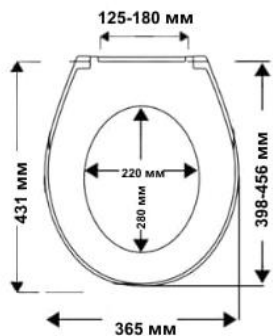

Revo

duroplast

TAKE **↑↓** OFF original
SOFT **↑↓** CLOSE classic

CERSANIT: Trento, Coral, Top, Delfi, Senator, President
IDEAL STANDART: SanRemo, Eurovit, Ecco
JIKA: Dino
SANTEK: Бриз, Римини, Цезарь
ROCA: Victoria
VITRA: Arkitekt
IFO: Hitta, Fargen, Arret
KERAMIN: Arktik
DELLA: Milora
KOLO: Idol, Piano, Record