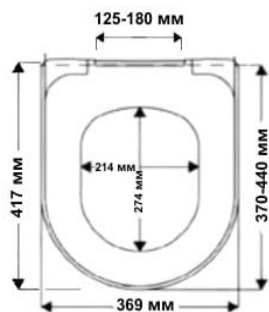

Banoca

duroplast

TAKE OFF original
SOFT classic

LAUFEN	Pro
Kerasan	Flo
Hatria	Daytime
VILLEROY & BOCH	O'Novo
GUSTAVSBERG	Arctic
Roca	Nexo
GSI	Norm, Pura, Cube
Am Pm	Gem, Inspire, Spirit
JACOB DELAFON	Odeon UP подвесн, Kandel
Belbagno	Felice, Sfera, Armada, Flay
RIHARD KNAUFF	Beautic
Serel	Smart,
Roca	Leon
Damixa	Origin
Aquanet	Logic, Roll, Afago, Cetus
ArtCeram	File
Teka	Nexos
Creavit	Dream