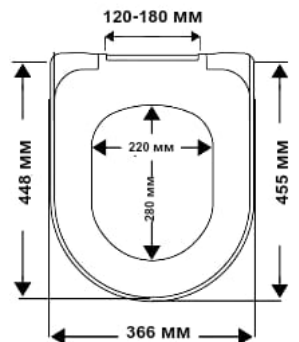

Taoro

duroplast

TAKE OFF original
SOFT CLOSE classic

LAUFEN	Pro
Kerasan	Flo
Hatria	Daytime
VILLEROY & BOCH	O'Novo
GUSTAVSBERG	Arctic
Roca	Nexo
GSI	Norm, Pura, Cube
Am Pm	Gem, Inspire, Spirit
JACOB DELAFON	Odeon UP подвесн
Belbagno	Felice, Sfera, Armada, Flay
RIHARD KNAUFF	Beautic
Serel	Smart,
Roca	Leon
Damixa	Origin
Aquanet	Logic, Roll, Afago, Cetus
ArtCeram	File
Teka	Nexos
Creavit	Dream