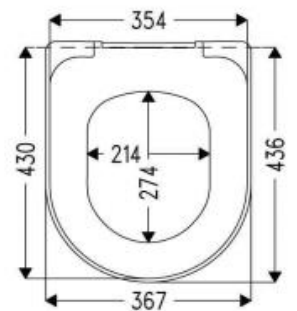

Move

duroplast

TAKE OFF^{original}
SOFT CLOSE^{classic}

CERSANIT: Eko 2000