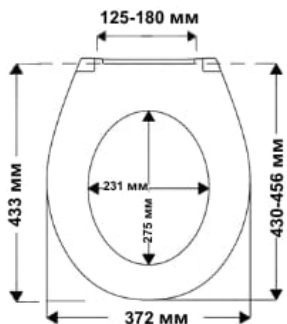

Corado

duroplast

TAKE OFF original
SOFT CLOSE classic

CERSANIT: Trento, Coral, Top, Delfi, Senator, President
IDEAL STANDART: SanRemo, Eurovit, Ecco
JIKA: Dino
SANTEK: Бриз, Римини, Цезарь
ROCA: Victoria
VITRA: Arkitekt
IFO: Hitta, Fargen, Arret
KERAMIN: Arktk
DELLA: Milora
KOLO: Idol, Piano, Record