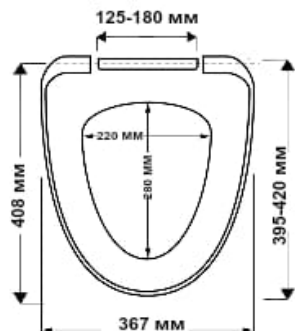

Tind

duroplast

TAKE OFF original
SOFT CLOSE classic

IFO: Cera, Frisk, Sign
IDO: Aria, Mosaik, Tempo, Anaria
IDEAL STANDART: Scanitet
VITRA: Form 500
CERSANIT: Olimpia, Parva, Arena
SANTEK: Полар, Ирис
GALA: Jazz
NOKEN: Hotels, Urban
RIHARD KNAUFF: Scandik
DOLOMITE: Novella