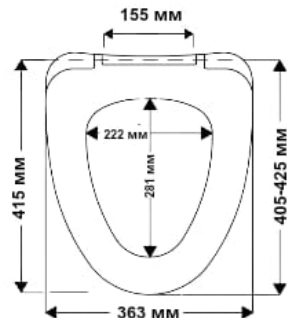

Arctic

duroplast

IFO: Cera, Frisk, Sign
IDO: Aria, Mosaik, Tempo, Anaria
IDEAL STANDART: Scanitet
VITRA: Form 500
CERSANIT: Olimpia, Parva, Arena
SANTEK: Полар, Ирис
GALA: Jazz
NOKEN: Hotels, Urban
RIHARD KNAUFF: Scandik
DOLOMITE: Novella