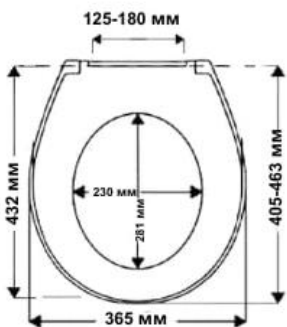

Perca

thermoplast

TAKE OFF original
SOFT CLOSE classic

SANTEK: Бриз, Цезарь, Паллада
LIKA: Lyra, Vega, Dino
VIDIMA: Seva Fresh
VITRA: Arkitekt, S10,
KOLO: Idol, Piano, Record
CERSANIT: Trento, Coral, Best, Mito, Top, Delfi, Just
SANITA: Эталон
KERAMIN: Женева, Позитано
Norm: Nord, Blanc, Eisberg
SANTERI: Воротынский, Про, Грация, Виктория
Киров: Элегант, Стандарт, Уют, Стиль, Браво, Лира
Славута: Элегант, Венеция, Ранок, Орхидея, Славута, Полесье, Дачный
Лобня: Оптима, Дебют, Фаворит, Нарцисс, Салют, Стиль, Универсал