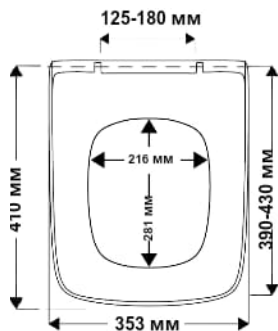

Teka	Fromintera
Grohe	EuroKeramika

Style

duroplast

TAKE   OFF^{original}
SOFT  CLOSE^{classic}

Ideal Standard: Tesi

Dante

duroplast

TAKE   OFF^{original}
SOFT  CLOSE^{classic}