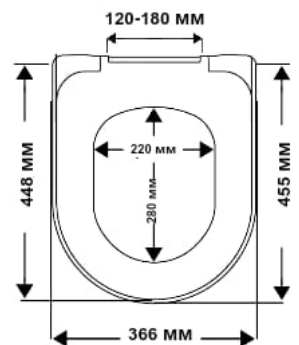

Taormina

duroplast

TAKE OFF original
SOFT CLOSE classic

LAUFEN	Pro
Kerasan	Flo
Hatria	Daytime
VILLEROY & BOCH	O'Novo
GUSTAVSBERG	Arctic
Roca	Nexo
GSI	Norm, Pura, Cube
Am Pm	Gem, Inspire, Spirit
JACOB DELAFON	Odeon UP подвесн
Belbagno	Felice, Sfera, Armada, Flay
RIHARD KNAUFF	Beautic
Serel	Smart,
Roca	Leon
Damixa	Origin
Aquanet	Logic, Roll, Afago, Cetus
ArtCeram	File
Teka	Nexos
Creavit	Dream