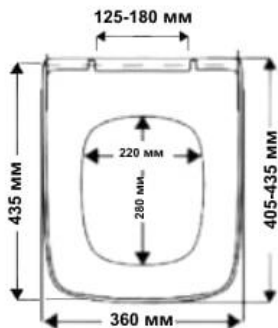

Style

duroplast

TAKE OFF^{original}
SOFT CLOSE^{classic}

Ideal Standard: Tesi