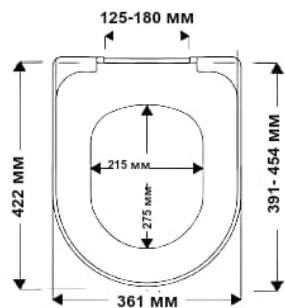

Lopata

duroplast

TAKE OFF original
SOFT CLOSE classic

GUSTAVSBERG: Logic

Sanita Luxe: Best