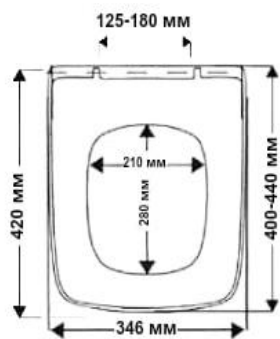

Daya slim

duroplast

TAKE  OFF original
SOFT  CLOSE classic

Grohe: Euro Keramik

GEBERIT: Smile Square

Quad

duroplast

TAKE OFF original
SOFT CLOSE classic