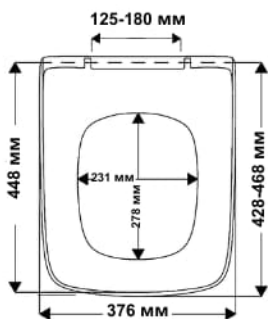

Escale

duroplast

TAKE **OFF** original
SOFT **CLOSE** classic

Jacob Delafon: Escale