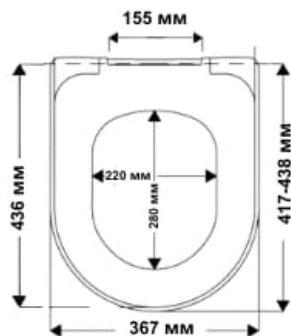

Stream

duroplast

GUSTAVSBERG: Arctic, Logic
VITRA: Zentrum, Matrix,S50
JIKA: Baltik, Mio
Santek: Алькор, Бореаль, Сенатор
Santeri: Соната, Прайм,
Киров: Элеганс, Норд
Волгоград: Гессо, W102,
Лобня: Универсал
SANITA: Next
JACOBDELAFON: Odeon