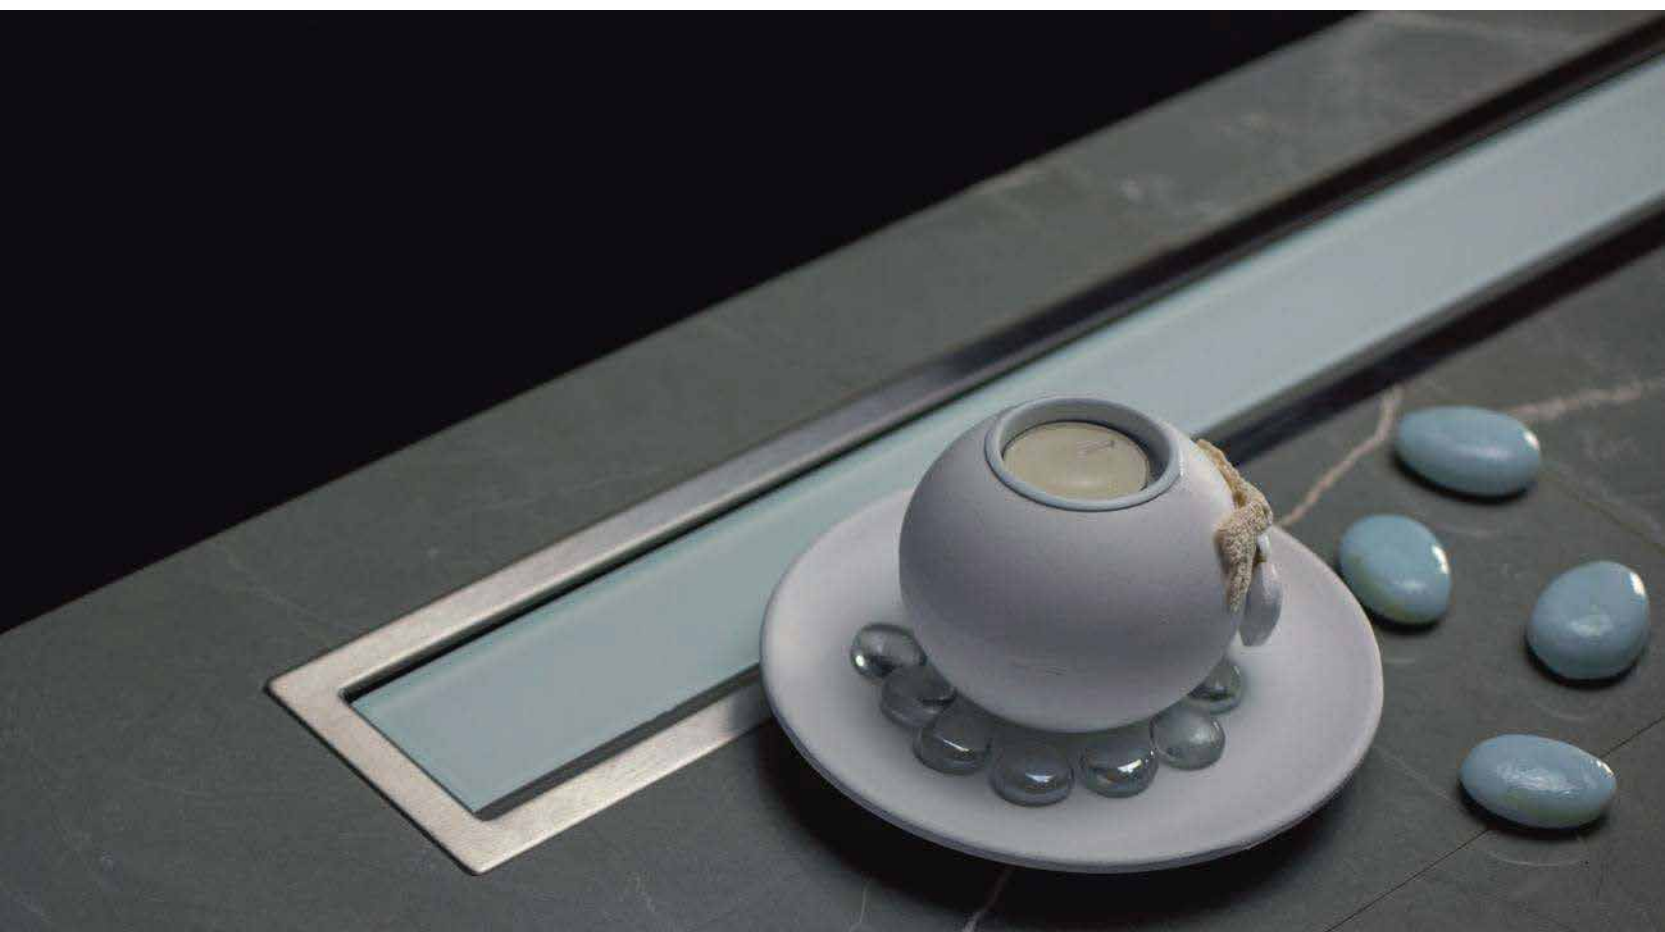

- 13100050 Confluo Premium Line 300 Gold
- 13100051 Confluo Premium Line 450 Gold
- 13100052 Confluo Premium Line 550 Gold
- 13100053 Confluo Premium Line 650 Gold
- 13100054 Confluo Premium Line 750 Gold
- 13100055 Confluo Premium Line 850 Gold
- 13100167 Confluo Premium Line 950 Gold